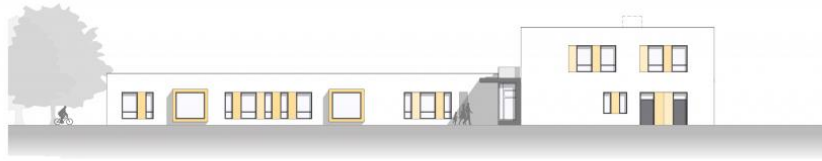

drawing, view, Kindertagesstätte 'Wellenstraße', Sankt Augustin