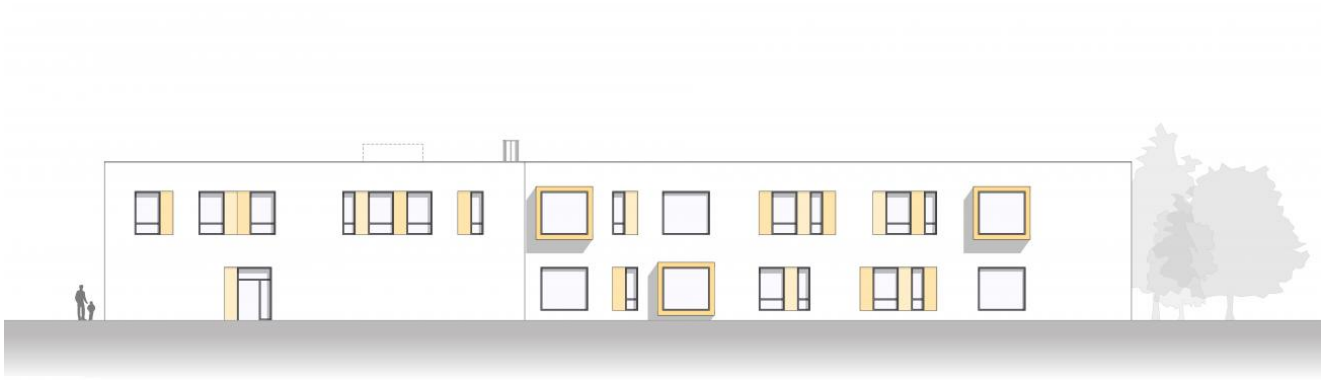

### **our work**

The new building can accommodate 150 children aged 6 months to 6 years. The new structure will be L-shaped in child-friendly, single-storey, max. two-storey construction. Access is via the single-storey building, which leads visitors to the main entrance and into the foyer at the intersection of the two buildings. Toddler friendly, five of the eight groups are accommodated on the ground floor. Under three year olds own, protected area is available.

A clear floor plan structure allows a flexible room layout in the given grid and thus the adaptation to changing usage requirements. Upstream balconies and roof overhang provide the group rooms additional sun protection. The outdoor play area is clearly demarcated between the building parts, while the supply zone is located on the opposite side of the building. This area also serves as the pick-up zone.