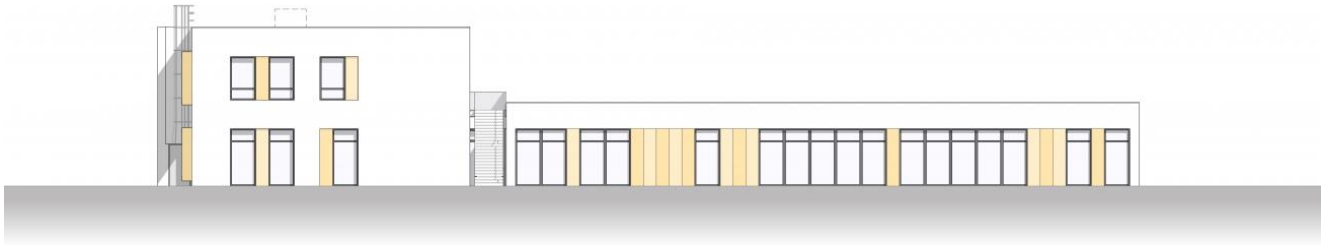

### **our work**

The new building can accommodate 150 children aged 6 months to 6 years. The new structure will be L-shaped in child-friendly, single-storey, max. two-storey construction. Access is via the single-storey building, which leads visitors to the main entrance and into the foyer at the intersection of the two buildings. Toddler friendly, five of the eight groups are accommodated on the ground floor. Under three year olds own, protected area is available.

A clear floor plan structure allows a flexible room layout in the given grid and thus the adaptation to changing usage requirements. Upstream balconies and roof overhang provide the group rooms additional sun protection. The outdoor play area is clearly demarcated between the building parts, while the supply zone is located on the opposite side of the building. This area also serves as the pick-up zone.